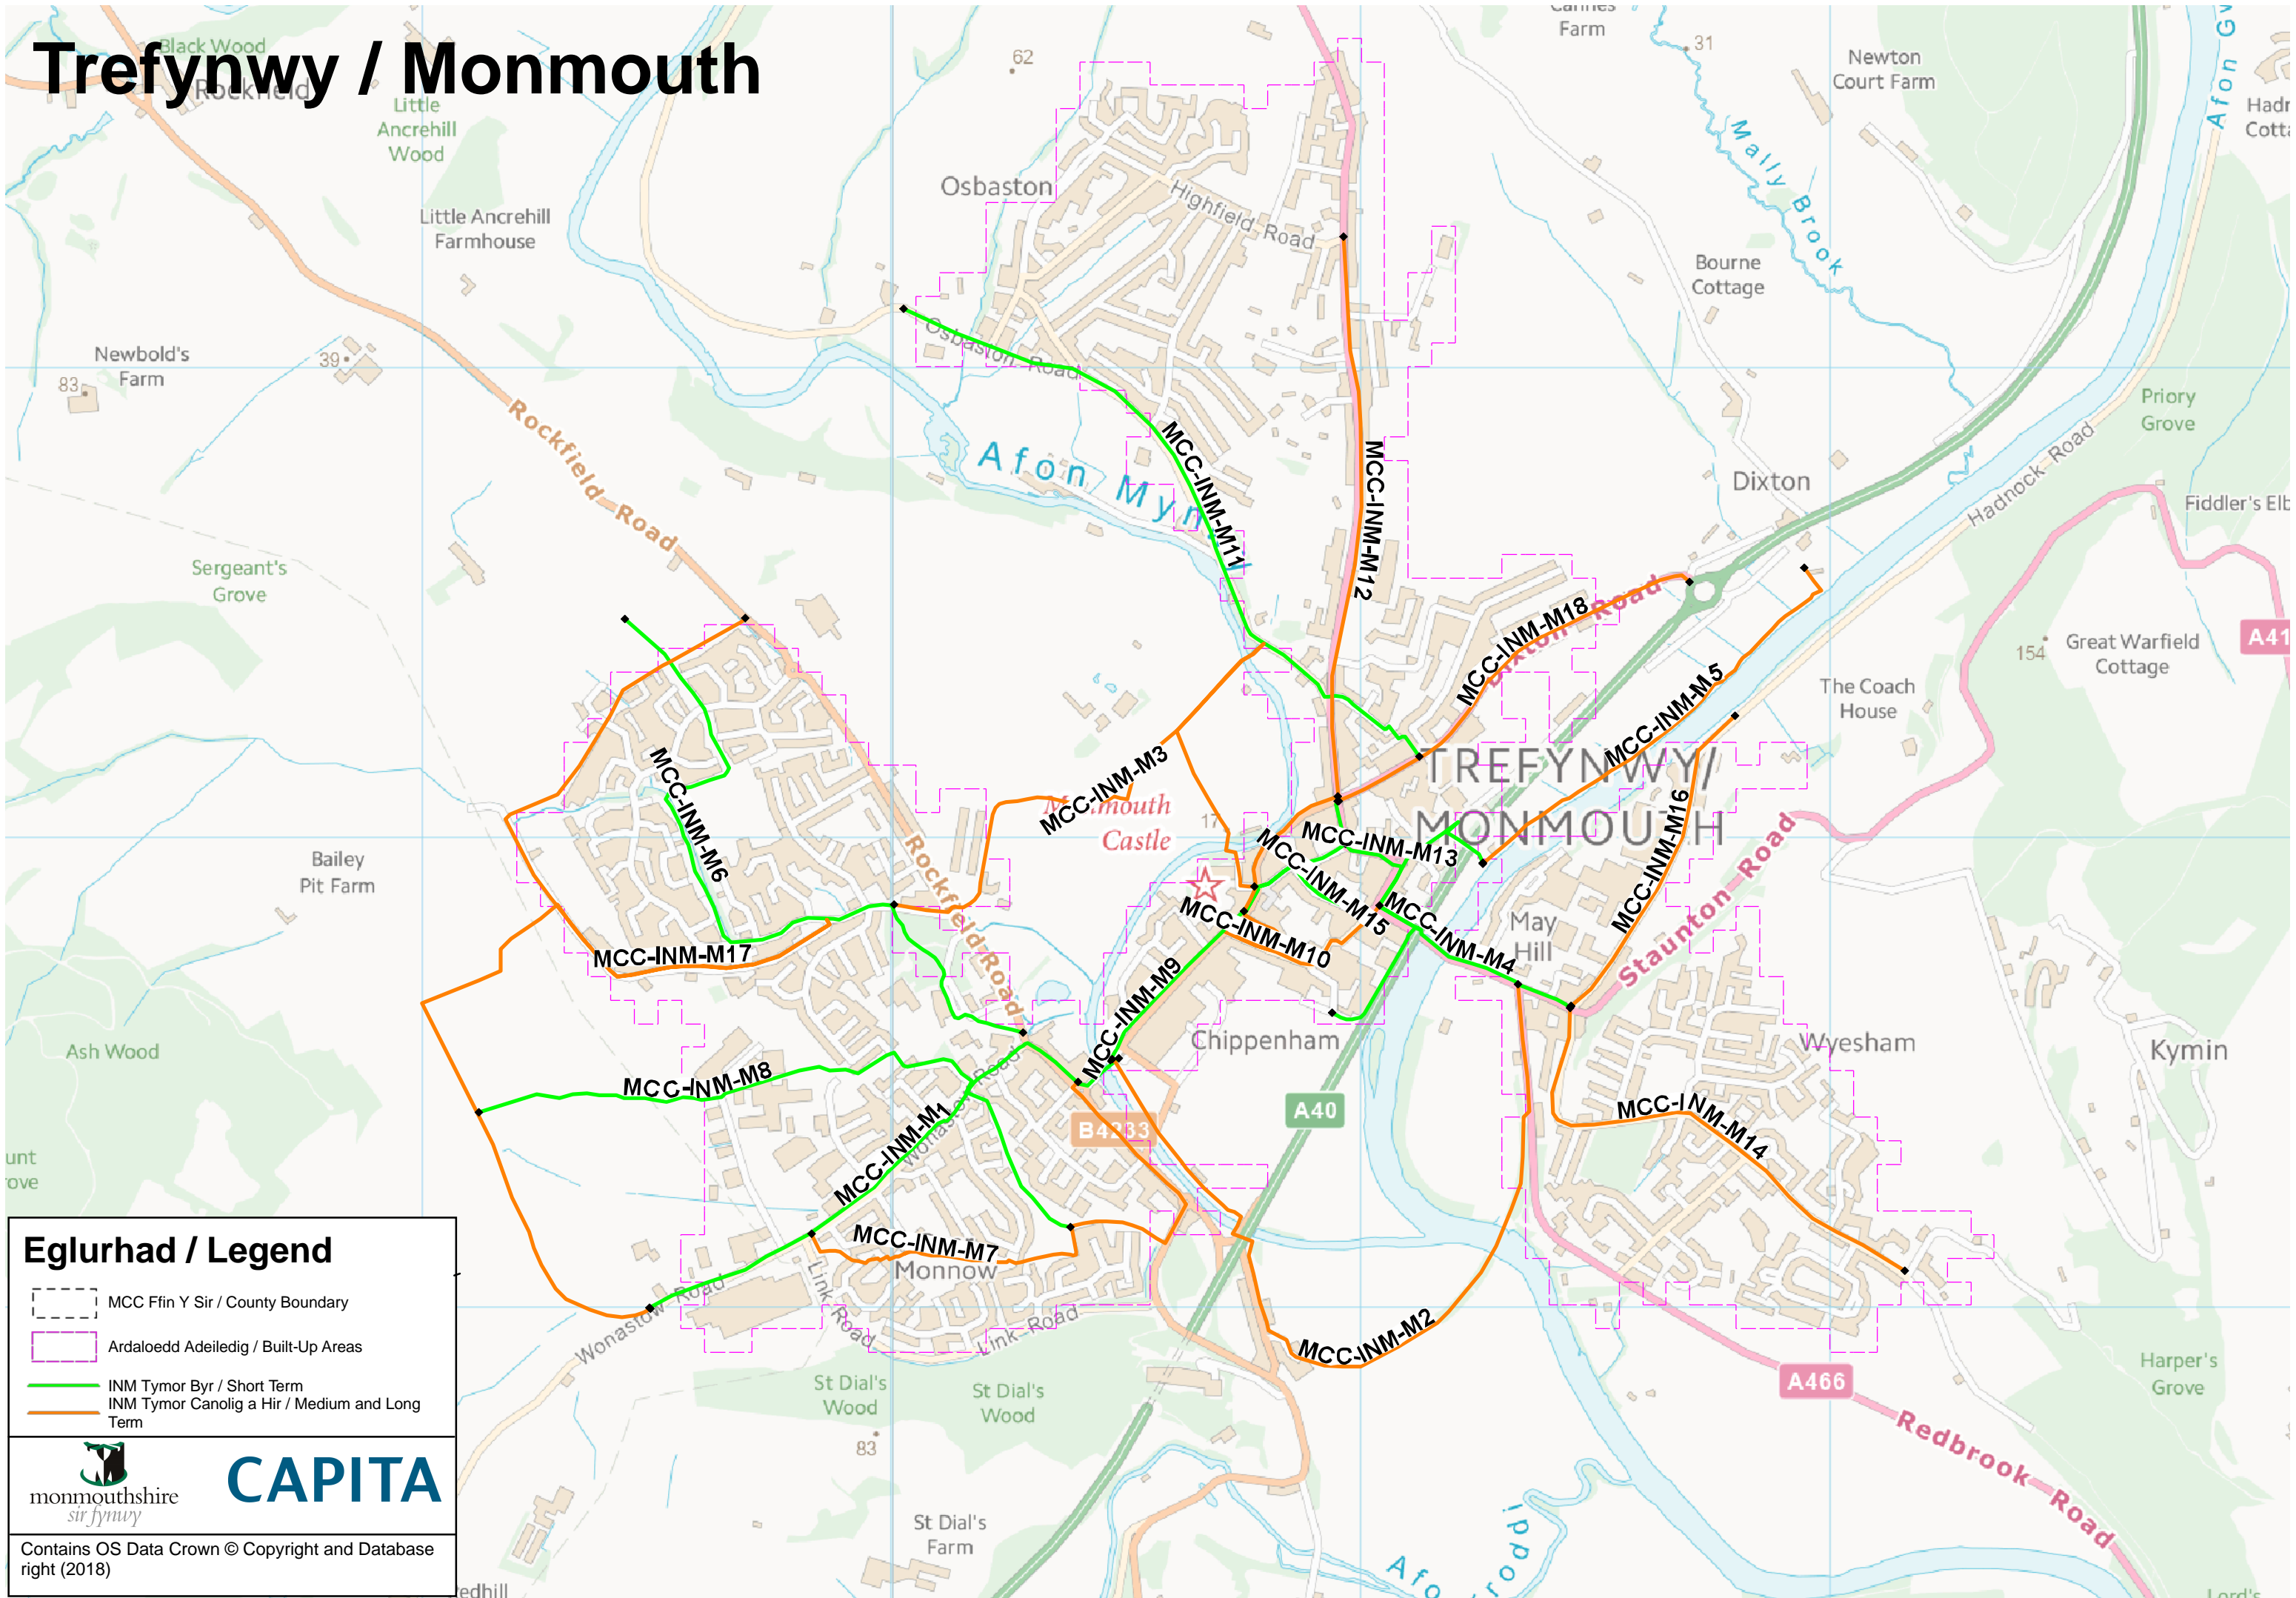

Trefynwy / Monmouth

Eglurhad / Legend

- MCC Ffin Y Sir / County Boundary
- Ardaloedd Adeiledig / Built-Up Areas
- INM Tymor Byr / Short Term
- INM Tymor Canolig a Hir / Medium and Long Term

Contains OS Data Crown © Copyright and Database right (2018)